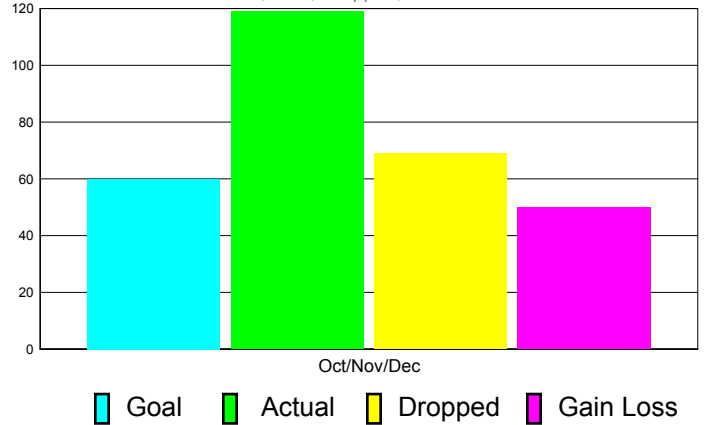

Membership Results 2011-2012

Goal, New, Dropped, Gain/Loss