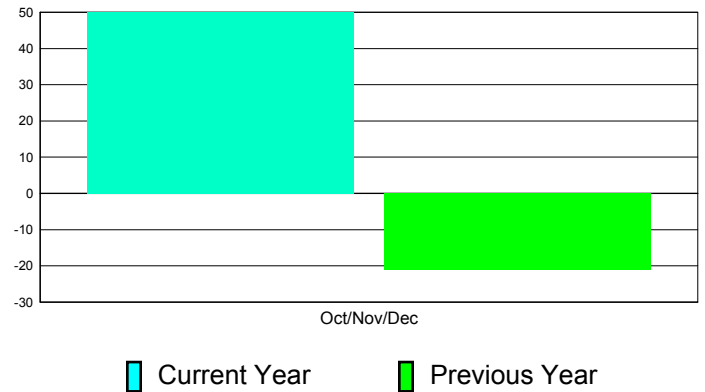

Comparison of Membership Gain/Loss

Current Year Compared to the Previous Year