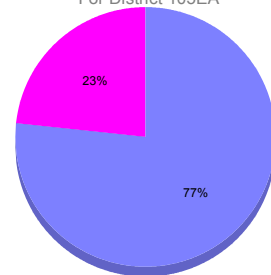

Membership Results 2011-2012

Goal, New, Dropped, Gain/Loss

Comparison of Membership Gain/Loss

Current Year Compared to the Previous Year

Gender Comparison 2010-2011

For District 105EA

Oct/Nov/Dec
■ Male ■ Female